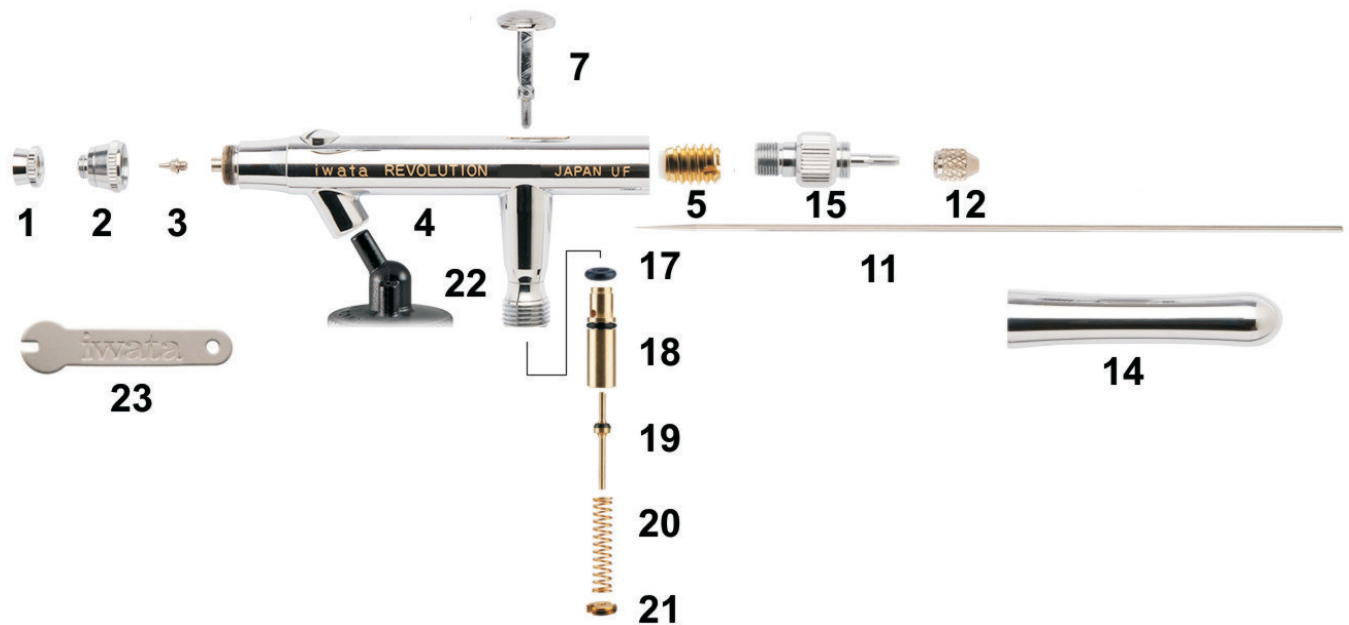

Revolution

EFFORTLESS COVERAGE™

IWATA REVOLUTION HP-SAR • 0.5 mm
Siphon Feed Single Action Airbrush

Illustrated Parts Listing

HP-SAR

No.	Part No.	Description
1	i 7011	Needle Cap 0.5MM (R5)
2	i 7021	Head Cap 0.5MM (R5)
3	i 7041	Nozzle 0.5mm (R5)
4	N/A	Body HP-SAR
5	i 7251	Packing Screw W/O-ring 0.5mm (R5)
7	i 6122	Main Lever (Trigger)
11	i 6171	Needle 0.5mm (R5)
12	i 1202	Needle Chucking Nut
14	i 7192	Handle (Ergonomic)

No.	Part No.	Description
15	i 7221	Fluid Adjustment Knob
17	i 5801	Packing - Air Valve (O-ring)
18	i 6081	Air Valve Guide Body
19	i 6091	Air Valve Piston
20	i 0351	Air Valve Spring
21	i 6111	Air Valve Guide Screw
22	See Iwata Bottle Assemblies	
23	i 1651	Spanner (Wrench)

Needle, Needle Cap, Nozzle Cap and Nozzle are not interchangeable in this series

See next Page for schematic

Available from:

Dixie Art Airbrush • www.dixieart.com • 800.783-2612

#	ITEM DESCRIPTION	PRICE CODE	ITEM #	HP-AR	HP-BR	HP-BCR	HP-CR	HP-CR3	HP-SAR
1	Needle Cap	R3	A I7012	■	■	x	x	■	x
		R5	A I7011	x	x	■	■	x	■
2	Nozzle Cap	R3	C I7022	■	■	x	x	■	x
		R5	C I7021	x	x	■	■	x	■
3	Nozzle	R3	E I7042	■	■	x	x	■	x
		R5	E I7041	x	x	■	■	x	■
4A	HP-AR Body*	-	-	■	x	x	x	x	x
4B	HP-BR Body*	-	-	x	■	x	x	x	x
4C	HP-BCR Body*	-	-	x	x	■	x	x	x
4D	HP-CR / HP-CR3 Body*	-	-	x	x	x	■	■	x
4E	HP-SAR Body*	-	-	x	x	x	x	x	■
5	Needle Packing Screw Set (PTFE)	R3	B I1257	■	■	x	x	■	x
		R5	B I7251	x	x	■	■	x	■
6	Main Lever	C	I6121	■	■	■	■	■	x
7	Main Lever	C	I6122	x	x	x	x	x	■
8	Needle Chucking Guide w/Aux Lever	C	I1157	■	■	x	x	■	x
		C	I7151			■	■	x	x