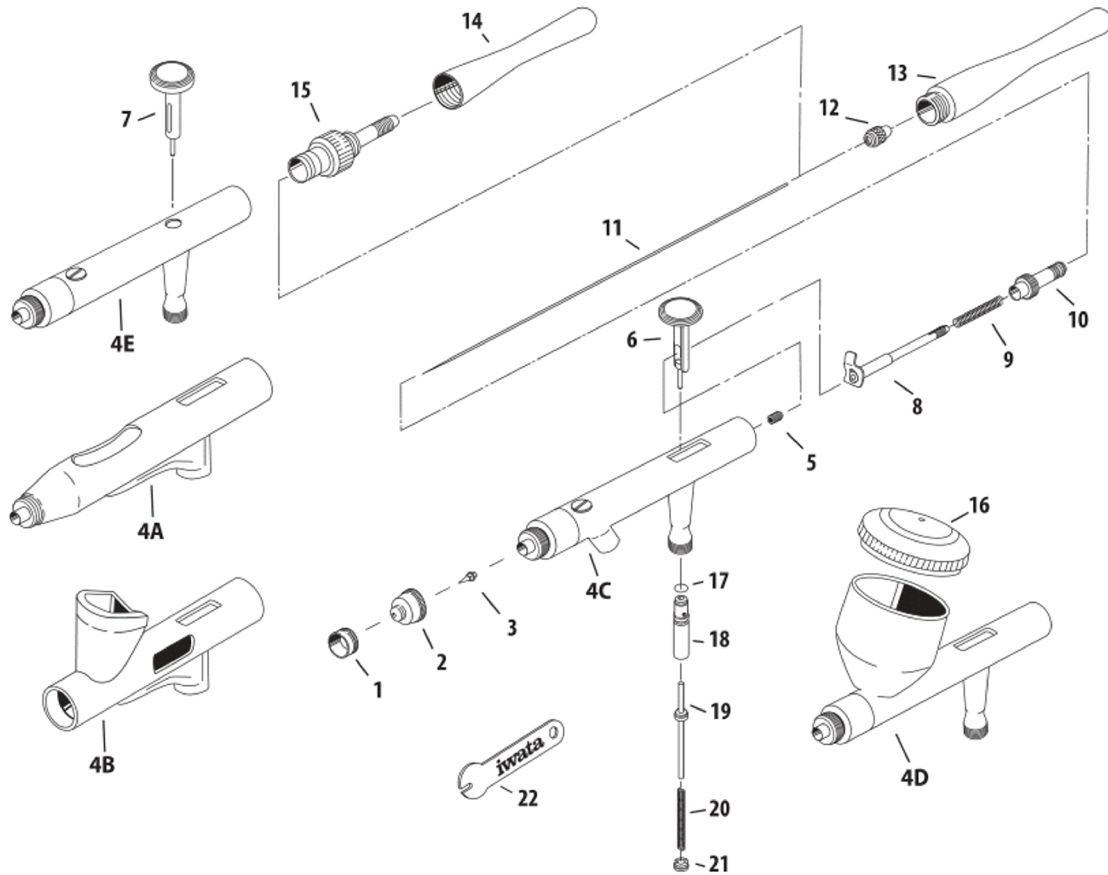

Revolution

EFFORTLESS COVERAGE™

IWATA REVOLUTION HP-SAR • 0.5 mm
Siphon Feed Single Action Airbrush

Illustrated Parts Listing

HP-SAR

No.	Part No.	Description
1	i 7011	Needle Cap 0.5MM (R5)
2	i 7021	Head Cap 0.5MM (R5)
3	i 7041	Nozzle 0.5mm (R5)
4	N/A	Body HP-SAR
5	i 7251	Packing Screw W/O-ring 0.5mm (R5)
7	i 6122	Main Lever (Trigger)
11	i 6171	Needle 0.5mm (R5)
12	i 1202	Needle Chucking Nut
14	i 7192	Handle (Ergonomic)

No.	Part No.	Description
15	i 7221	Fluid Adjustment Knob
17	i 5801	Packing - Air Valve (O-ring)
18	i 6081	Air Valve Guide Body
19	i 6091	Air Valve Piston
20	i 0351	Air Valve Spring
21	i 6111	Air Valve Guide Screw
22	See Iwata Bottle Assemblies	
23	i 1651	Spanner (Wrench)

Needle, Needle Cap, Nozzle Cap and Nozzle are not interchangeable in this series

See next Page for schematic

Available from:

Dixie Art Airbrush • www.dixieart.com • 800.783-2612

#	ITEM DESCRIPTION	PRICE CODE	ITEM #	HP-AR	HP-BR	HP-BCR	HP-CR	HP-CR3	HP-SAR
1	Needle Cap	R3	A I7012	■	■	x	x	■	x
		R5	A I7011	x	x	■	■	x	■
2	Nozzle Cap	R3	C I7022	■	■	x	x	■	x
		R5	C I7021	x	x	■	■	x	■
3	Nozzle	R3	E I7042	■	■	x	x	■	x
		R5	E I7041	x	x	■	■	x	■
4A	HP-AR Body*	-	-	■	x	x	x	x	x
4B	HP-BR Body*	-	-	x	■	x	x	x	x
4C	HP-BCR Body*	-	-	x	x	■	x	x	x
4D	HP-CR / HP-CR3 Body*	-	-	x	x	x	■	■	x
4E	HP-SAR Body*	-	-	x	x	x	x	x	■
5	Needle Packing Screw Set (PTFE)	R3	B I1257	■	■	x	x	■	x
		R5	B I7251	x	x	■	■	x	■
6	Main Lever	C	I6121	■	■	■	■	■	x
7	Main Lever	C	I6122	x	x	x	x	x	■
8	Needle Chucking Guide w/Aux Lever	C	I1157	■	■	x	x	■	x
		C	I7151			■	■	x	x