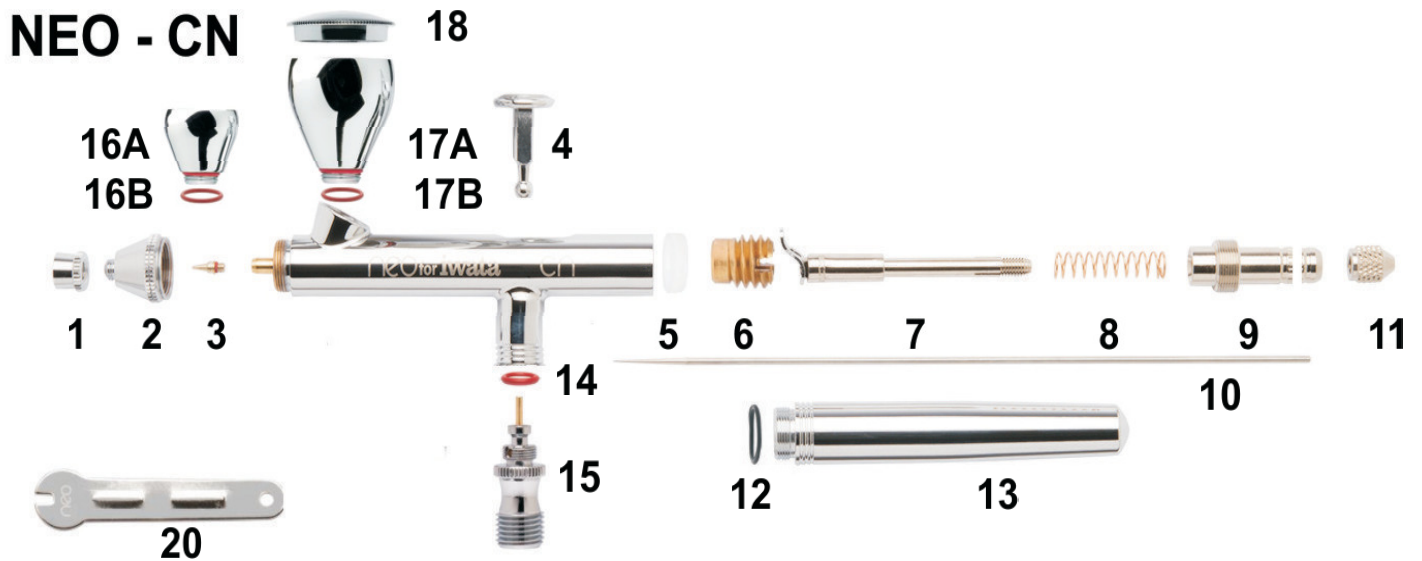

EFFORTLESS COVERAGE™

Neo for Iwata CN Gravity Feed Dual Action Airbrush #N2000

Illustrated Parts Listing

Item#	Part No.	Description
1	N 1101	Needle Cap
2	N 1401	Nozzle Cap 0.35mm (N3)
3	N 0801	Nozzle 0.35mm (N3)
4	N 1001	Main Lever (Trigger)
5	N 1501	Needle Packing (PTFE)
6	N 1251	Needle Packing Screw
7	N 1151	Needle Chucking Guide
8	N 1351	Needle Spring
9	N 1701	Needle Spring Guide
10	N 0751	Needle 0.35mm (N3)
11	N 1201	Needle Chucking Nut
12	N 1051	Needle O-ring
13	N 0901	Handle
14	N 1502	Air Valve O-ring

Item#	Part No.	Description
15	N 0201	Valve Set with Valve Spring
16A	N 0701	Cup (Gravity) 0.10 oz/3 ml
16B	N 0712	Cup O-ring 0.10 oz/3 ml
17A	N 0702	Cup (Gravity) 0.24 oz/7 ml
17B	N 0713	Cup O-ring 0.24 oz/7 ml
18	N 0954	Cup Lid 0.24 oz/7 ml
20	N1651	Spanner

Optional

To change from 0.5 mm to 0.35 mm, change the below 3 parts for optimum performance

2	N 1402	Nozzle Cap 0.5MM (N5)
3	N 0802	Nozzle 0.5MM (N5)
10	N 0752	Needle 0.5MM (N5)

See next Page for schematic

#	ITEM DESCRIPTION	PRICE CODE	ITEM #	BCN	CN
11	Needle Chucking Nut	A	N1201	■	■
12	Handle O-ring	A	N1051	■	■
13	Handle	C	N0901	■	■
14	Air Valve O-ring	A	N1502	■	■
15	Valve Set With Valve Spring	A	N0201	■	■
	Bottle	2 oz / 60 ml	- A4702	■	x
16A	Cup (Gravity)	0.05 oz / 1.50 ml	D N0701	x	■
16B	Cup (Gravity) O-ring	0.05 oz / 1.50 ml	A N0712	x	■
17A	Cup (Gravity)	0.24 oz / 7 ml	C N0702	x	■
17B	Cup (Gravity) O-ring	0.24 oz / 7 ml	A N0713	x	■
18	Cup (Gravity) Lid	0.24 oz / 7 ml	A N0954	x	■
19	Spanner	A	N1651	■	■