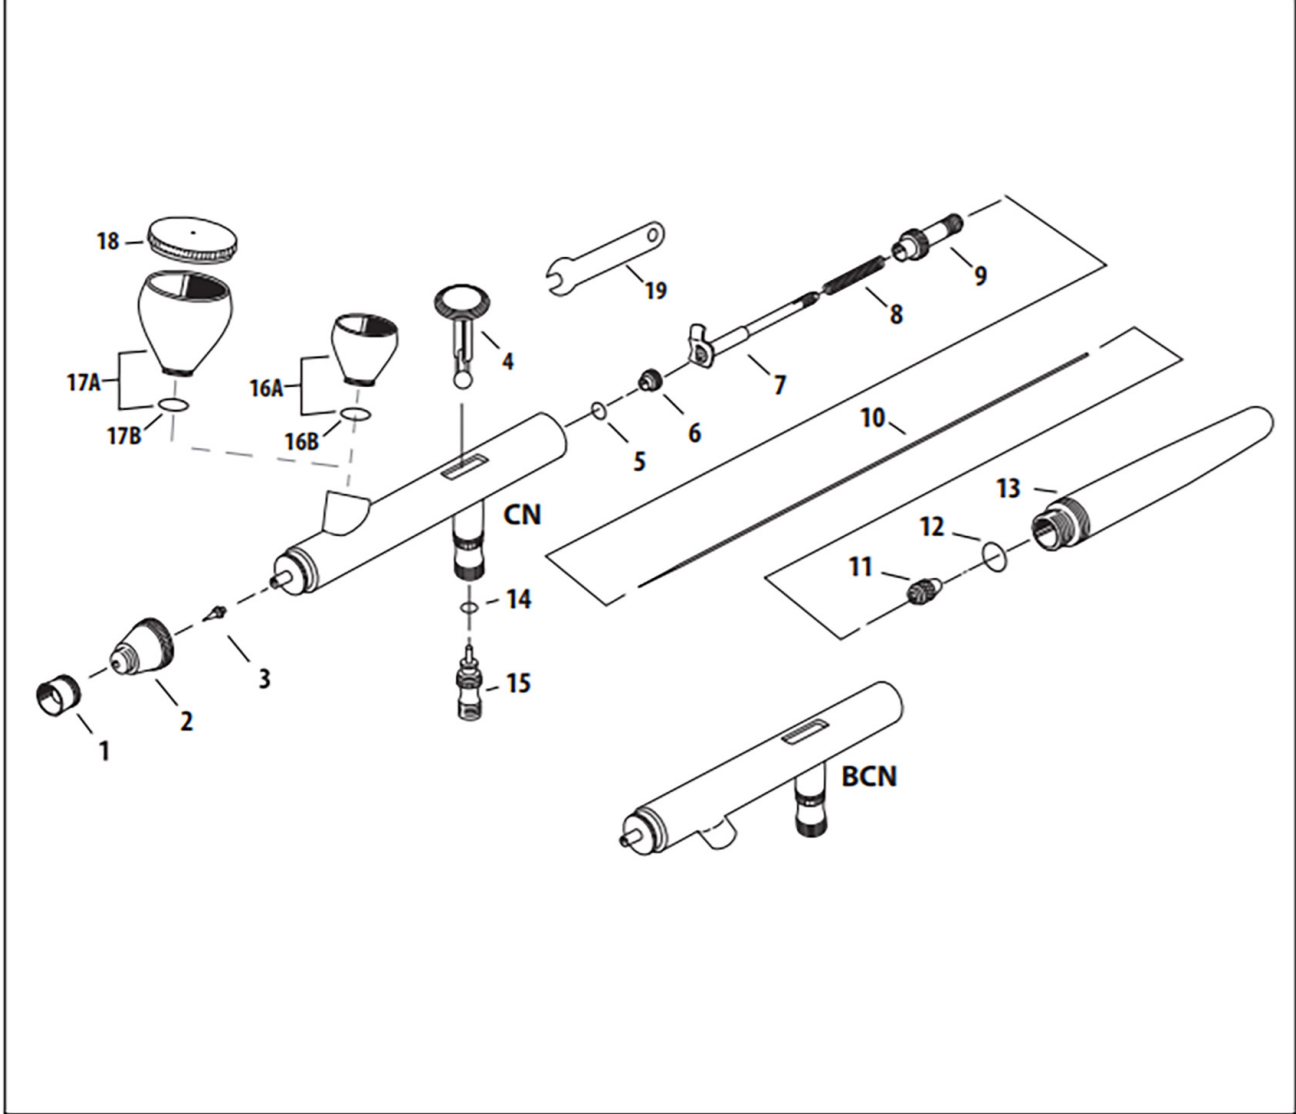

**EFFORTLESS
COVERAGE**
手頃で手軽

NEO FOR IWATA AIRBRUSH SERIES
BCN / CN

#	ITEM DESCRIPTION	PRICE CODE	ITEM #	BCN	CN
1	Needle Cap	A	N1101	■	■
2	Nozzle Cap	N3	A N1401	OPT	■
		N5	A N1402	■	OPT
3	Nozzle	N3	C N0801	OPT	■
		N5	C N0802	■	OPT
4	Main Lever	A	N1001	■	■
5	Needle Packing (PTFE)	A	N1501	■	■
6	Needle Packing Screw	A	N1251	■	■
7	Needle Chucking Guide	A	N1151	■	■
8	Needle Spring	A	N1351	■	■
9	Spring Guide	A	N1701	■	■
10	Needle	N3	A N0751	OPT	■
		N5	A N0752	■	OPT

#	ITEM DESCRIPTION	PRICE CODE	ITEM #	BCN	CN
11	Needle Chucking Nut	A	N1201	■	■
12	Handle O-ring	A	N1051	■	■
13	Handle	C	N0901	■	■
14	Air Valve O-ring	A	N1502	■	■
15	Valve Set With Valve Spring	A	N0201	■	■
	Bottle	2 oz / 60 ml	- A4702	■	x
16A	Cup (Gravity)	0.05 oz / 1.50 ml	D N0701	x	■
16B	Cup (Gravity) O-ring	0.05 oz / 1.50 ml	A N0712	x	■
17A	Cup (Gravity)	0.24 oz / 7 ml	C N0702	x	■
17B	Cup (Gravity) O-ring	0.24 oz / 7 ml	A N0713	x	■
18	Cup (Gravity) Lid	0.24 oz / 7 ml	A N0954	x	■
19	Spanner	A	N1651	■	■

■ - yes X - no opt - optional

Available from:

Dixie Art Airbrush www.dixieart.com • 800.783-2612