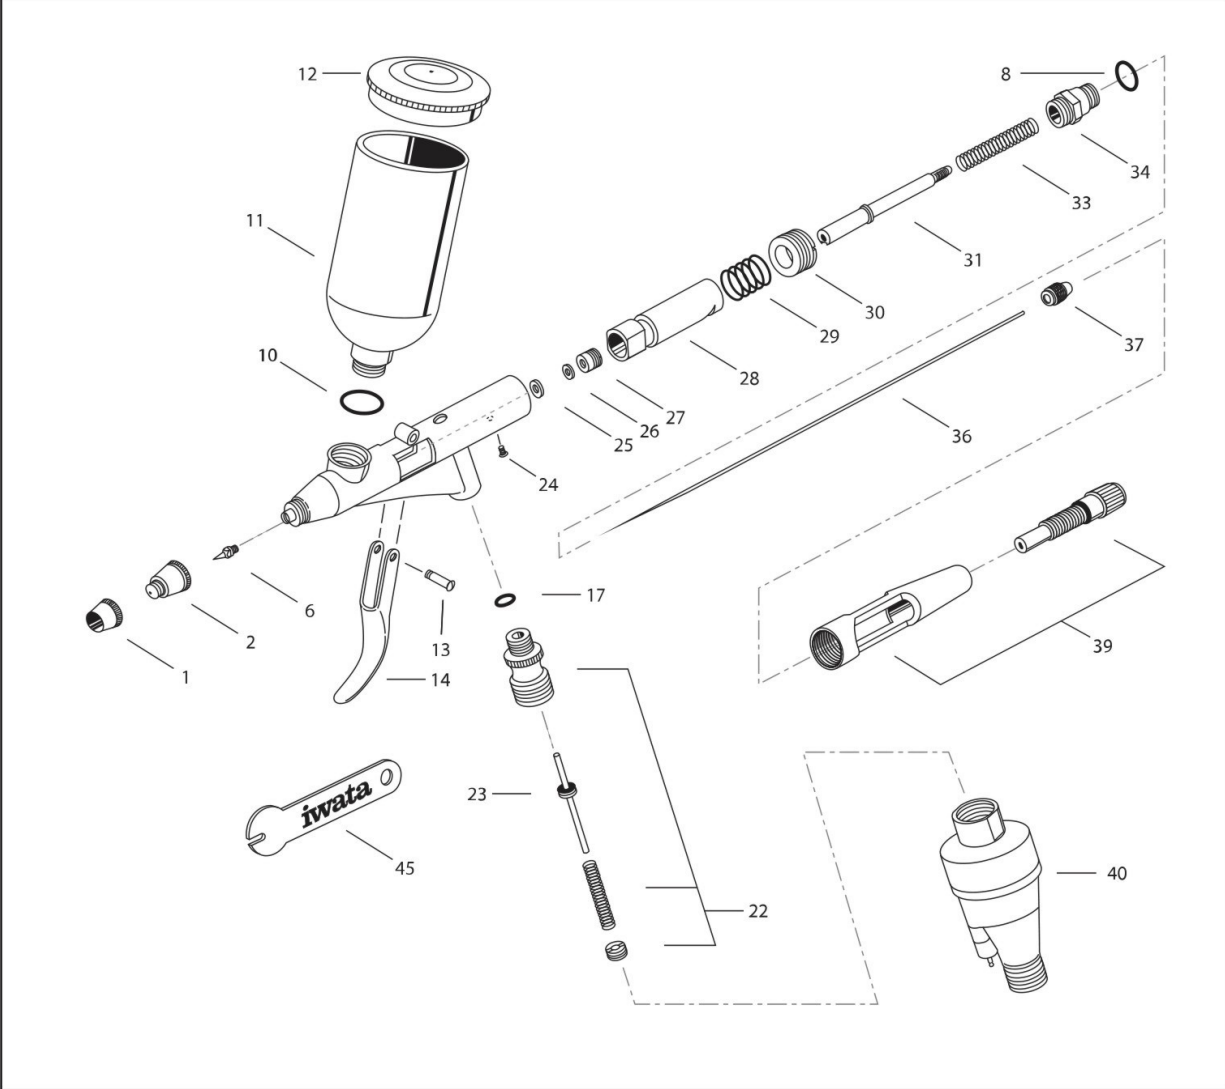

IWATA Kustom Revolution TR

Gravity Feed Dual Action Trigger Airbrush 0.3mm K9400

Illustrated Parts Listing

KUSTOM Revolution TR

No.	Part No.	Description	No.	Part No.	Description
1	i 7011	Needle Cap	25	i 7253	Needle Pacing (PTFE)
2	i 7022	Nozzle Cap 0.3MM (R3)	26	i 1502	Needle Packing
6	i 7042	Nozzle 0.3mm (R3)	27	i 7252	Needle Packing Screw
8	i 6051	Packing Head	28	i 7301	Slide Cam
10	i 1507	Packing Center Cup	29	i 7302	Slide Cam Spring
11	i 0707	Center Cup	30	i 7311	Main Body Ring
12	i 0959	Cup Lid	31	i 7152	Needle Chucking Guide
13	i 7142	Trigger Screw	33	i 7703	Needle Spring
14	i 7141	Trigger	34	i 1707	Spring Guide
17	i 1451	Packing - Air Valve (O-ring)	36	i 7174	Needle 0.3mm (R3)
22	i 7121	Air Valve Set	37	i 1202	Needle Chucking Nut
23	i 7131	Valve Piston	39	i 1554	Pre-Set Cutaway Handle
24	i 7312	Main Body Ring Screw	40	FA450	Pistol-Grip Filter
			24	i 1651	Spanner (Wrench)

See next Page for schematic

Available from: *Dixie Art Airbrush* • www.dixieart.com • 800.783-2612

Discontinued — IWATA KUSTOM SERIES - REVOLUTION TR

#	ITEM DESCRIPTION	PRICE CODE	ITEM #	K 9400	ALSO FITS
1	Needle Cap NOW i 7011	A	17013	■	
2	Nozzle Cap 0.30 mm	C	17022	■	
6	Fluid Nozzle 0.30 mm	C	17042	■	
8	Packing Head	A	16051	■	CH, CS
10	Packing Center Cup	A	11507	■	
11	Center Cup	G	10707	■	
12	Cup Lid	C	10959	■	
13	Trigger Screw	C	17142	■	TH
14	Trigger	I	17141	■	TH
17	Air Valve O-ring	A	11451	■	TH, CH
22	Air Valve Set	G	17121	■	TH
23	Air Valve	C	17131	■	
24	Main Body Ring Screw	D	17312	■	TH
25	PTFE Needle Packing	B	17253	■	