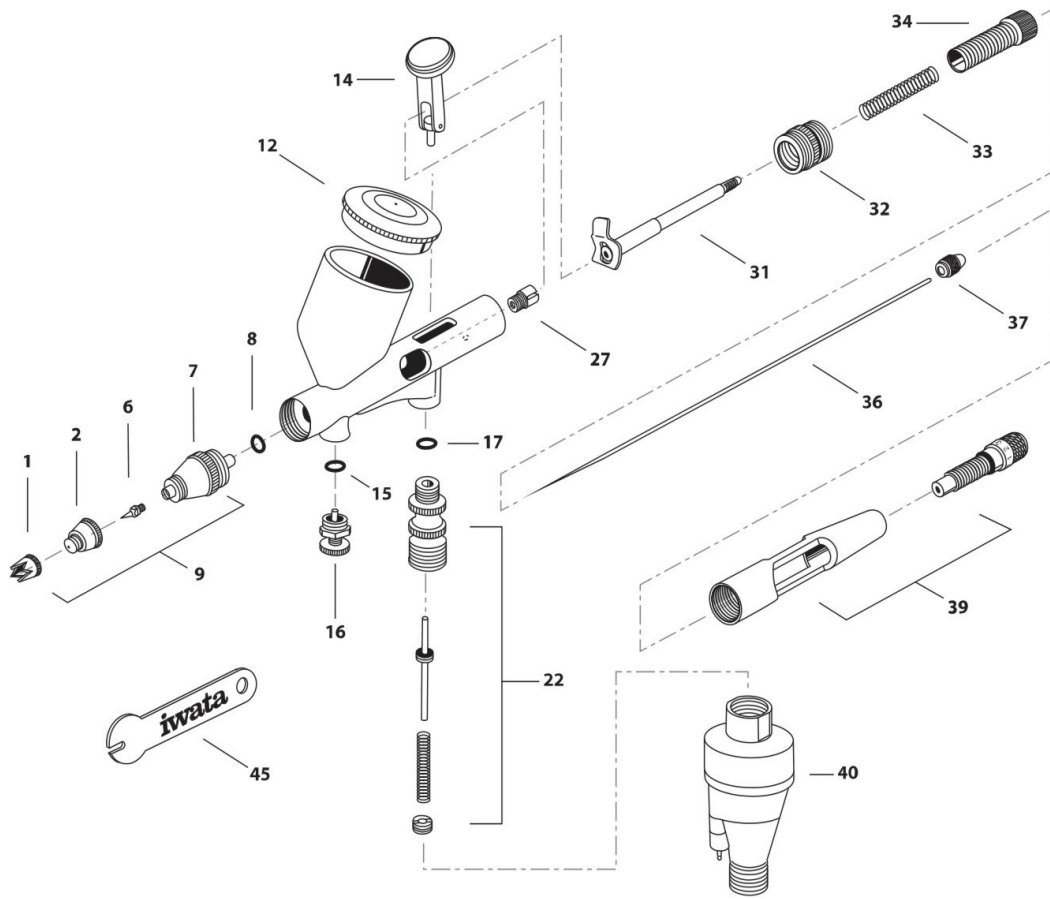

### Gravity Feed Dual Action Airbrush 0.23 mm R9200

### Illustrated Parts Listing

Item#	Part No.	Description	Item#	Part No.	Description
1	i 5351D	Head Needle Crown Cap	22	i 5101	Air Valve Set
2	i 5352C	Head Nozzle Cap 0.23mm (C2)	27	i 5902	Needle Packing Screw (PTFE)
6	i 5352B	Head Nozzle 0.23mm (C2)	31	i 1157	Needle Chucking Guide
7	i 5351A	Head Nozzle Base	32	i 5903	Needle Guide Screw
8	i 5802	Head Packing (washer)	33	i 5701	Needle Spring
9	i 5352	Head System 0.23mm (C2)	34	i 5751	Needle Spring Adjuster
12	i 6181	Cup Lid Gravity 0.24 oz/7 ml	36	i 5403	Head Needle 0.23mm (C2)
14	i 5453	Main Lever	37	i 1202	Needle Chucking Nut
15	i 1902	MAC Valve Packing	39	i 5855	Handle (Preset/Cutaway)
16	i 1901	MAC Valve	40	FA450	Pistol-Grip Filter
17	i 5801	Valve Piston Packing (washer)	45	i 1651	Spanner (nozzle wrench)

## Discontinued — IWATA KUSTOM SERIES - CUSTOM MICRON CM

#	ITEM DESCRIPTION	PRICE CODE	ITEM #	K 9000	ALSO FITS
1	Needle Cap	D	I 535 1D	■	
2	Nozzle Cap 0.23 mm	G	I 535 2C	■	
6	Fluid Nozzle 0.23 mm	H	I 535 2B	■	
7	Head System Base	J	I 535 1A	■	
8	Packing Fluid Head	C	I 580 2	■	
9	Fluid Head System 0.23 mm	L	I 535 2	■	
12	Cup Lid NOW i 6181	L	+7181	■	REV CR, CH
14	Main Lever	C	I 545 3	■	CH
15	Packing MAC Valve	C	I 190 2	■	
16	Micro Air Control (MAC) Valve	D	I 190 1	■	TH, CH
17	Air Valve O-ring	B	I 580 1	■	CS