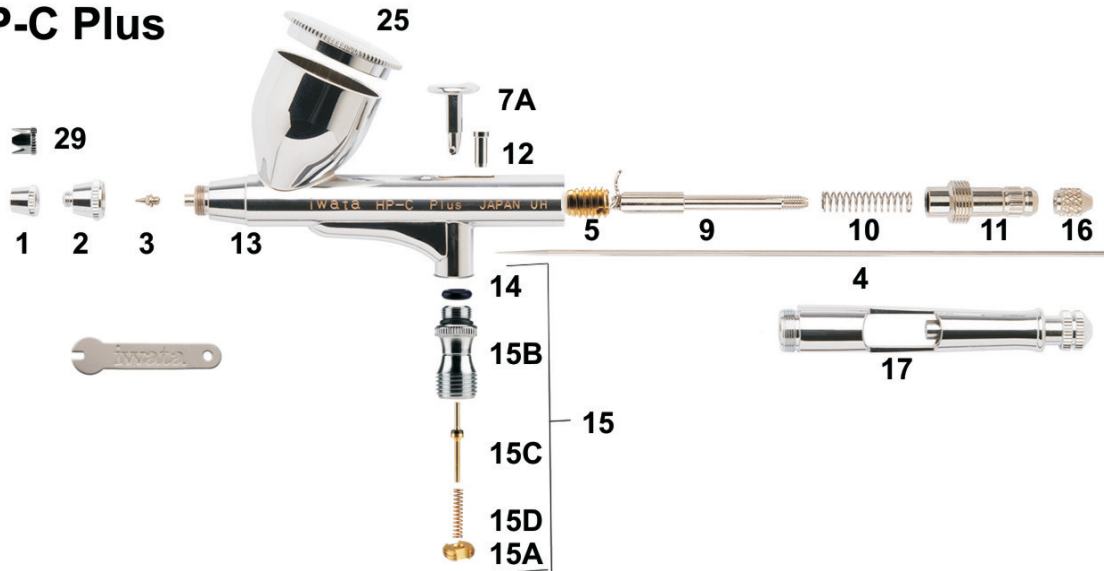

High Performance PLUS

TOTAL CONTROL™

IWATA HIGH PERFORMANCE HP-C PLUS Gravity Feed Dual Action Airbrush 0.3 mm

HP-C Plus

Illustrated Parts Listing

Item #	Part No.	Description	Item #	Part No.	Description
1	i 1102	Needle Cap 0.3mm (H3)	15A	i 0251	Air Valve Guide
2	i 1403	Head Cap 0.3mm (H3)	15B	i 0201	Air Valve Body Only
3	i 0808	Nozzle 0.3mm (H3)	15C	i 0153	Air Valve
4	i 0753	Needle 0.3mm (H3)	15D	i 0351	Air Valve Spring
5	i 7251	Needle Packing Screw W/O-ring	16	i 1202	Needle Chucking Nut
7A	i 1002	Main Lever (Trigger)	17	i 1556	Handle (Pre Set/Single Cut)
9	i 7151	Needle Chucking Guide W/aux. Lever	25	i 6181	Cup Lid (Gravity Feed) 1/3oz
10	i 1353	Needle Spring	27	i 6051	Packing Handle (O-ring)
11	i 7701	Needle Spring Guide	28	i 1651	Spanner (Wrench)
12	i 1751	Valve Piston (for Trigger)			
13	N/A	Body C-Plus			
14	i 1451	Packing - Air Valve (o-ring)			
15	i 0304	Air Valve Set			
			Optional		
			29	i 1050	Needle Crown Cap