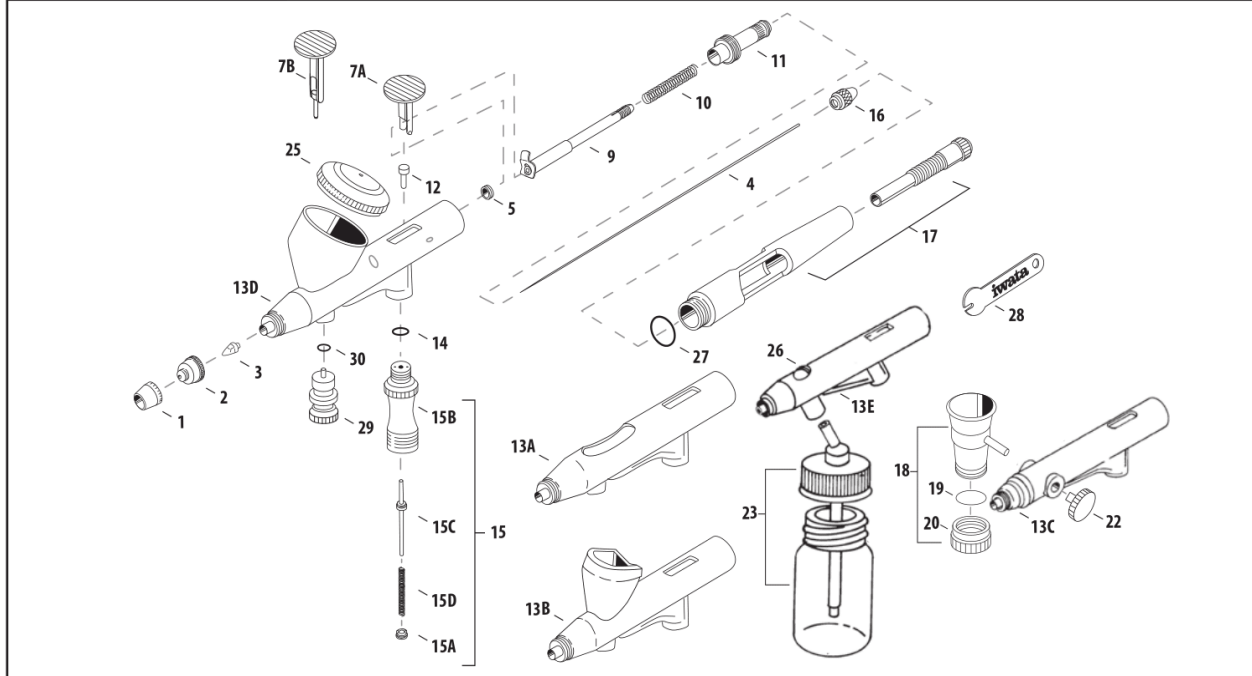

#	ITEM DESCRIPTION	PRICE CODE	ITEM #	HP-A+	HP-B+	HP-SB+	HP-C+	HP-BC+
1	Needle Cap	H2	B 11101	■	■	■	x	x
		H3	B 11102	x	x	x	■	■
2	Nozzle Cap	H2	D 11401	■	■	■	x	x
		H3	D 11403	x	x	x	■	■
3	Nozzle	H2	G 10807	■	■	■	x	x
		H3	G 10808	x	x	x	■	■
4	Needle	H2	C 10751	■	■	■	x	x
		H3	C 10753	x	x	x	■	■
5	Needle Packing Screw Set (PTFE)	B	I1257	■	■	■	x	x
		B	I7251	x	x	x	■	■
7A	Main Lever	D	I1001	■	■	■	x	x
		D	I1002	x	x	x	■	x
7B	Main Lever	G	I1003	x	x	x	x	■
9	Needle Chucking Guide with Auxiliary Lever	C	I1157	■	■	■	x	x
		C	I7151	x	x	x	■	■
10	Needle Spring	A	I1352	■	■	■	x	x
		A	I1353	x	x	x	■	■
11	Spring Guide	C	I1706	■	■	■	x	x
		A	I7701	x	x	x	■	■
12	Valve Piston	A	I1751	■	■	■	■	x
13A	HP-A Plus Body*	-	-	■	x	x	x	x
13B	HP-B Plus Body*	-	-	x	■	x	x	x
13C	HP-SB Plus Body*	-	-	x	x	■	x	x
13D	HP-C Plus Body*	-	-	x	x	x	■	x
13E	HP-BC Plus Body*	-	-	x	x	x	x	■
14	Air Valve O-ring	A	I1451	■	■	■	■	■

#	ITEM DESCRIPTION	PRICE CODE	ITEM #	HP-A+	HP-B+	HP-SB+	HP-C+	HP-BC+
15	Air Valve Set	G	I0301	■	■	■	x	x
		G	I0304	x	x	x	■	■
15A	Air Valve Guide	A	I0251	■	■	■	■	■
15B	Air Valve Body	D	I0201	■	■	■	■	■
15C	Air Valve	B	I0151	■	■	■	x	x
		B	I0153	x	x	x	■	■
15D	Air Valve Spring	A	I0351	■	■	■	■	■
16	Needle Chucking Nut i 1202	A	~~I0101~~	■	■	■	■	■
17	Preset Handle Set	G	I1555	■	■	■	x	x
		G	I1556	x	x	x	■	■
18	Cup (Side) 0.05 oz / 1.50 ml	G	I0703	x	x	■	x	x
19	Cup Packing Lower Lid	A	I1505	x	x	■	x	x
20	Cup Lower Lid 0.05 oz / 1.50 ml	B	I0957	x	x	■	x	x
22	Blanking Cover	A	I0452	x	x	■	x	x
23	Glass Bottle Set 0.75 oz / 20 ml	G	I4052	x	x	x	x	■
25	Fluid Cup Lid	C	I6181	x	x	x	■	x
26	Blanking Screw	B	I0451	x	x	x	x	■
27	Packing Handle (O-ring)	A	I6051	■	■	■	■	■
28	Spanner	A	I1651	■	■	■	■	■
	Needle Cap (Crown)	D	I1050	OPT	OPT	OPT	OPT	OPT
	QuickFit Quick Disconnect Set	H	I1603	OPT	OPT	OPT	OPT	OPT
	QuickFit Quick Disconnect Airbrush Adaptor	C	I1604	OPT	OPT	OPT	OPT	OPT
	Airbrush Adaptor for Paasche Air Hose	-	J001	OPT	OPT	OPT	OPT	OPT
	Airbrush Adaptor for T&C/Badger Air Hoses	-	J002	OPT	OPT	OPT	OPT	OPT

Corrections as of 2022

■ = yes x = no OPT = optional
*Replacement parts not available.

Available from: *Dixie Art Airbrush* • www.dixieart.com • 800/783-2612