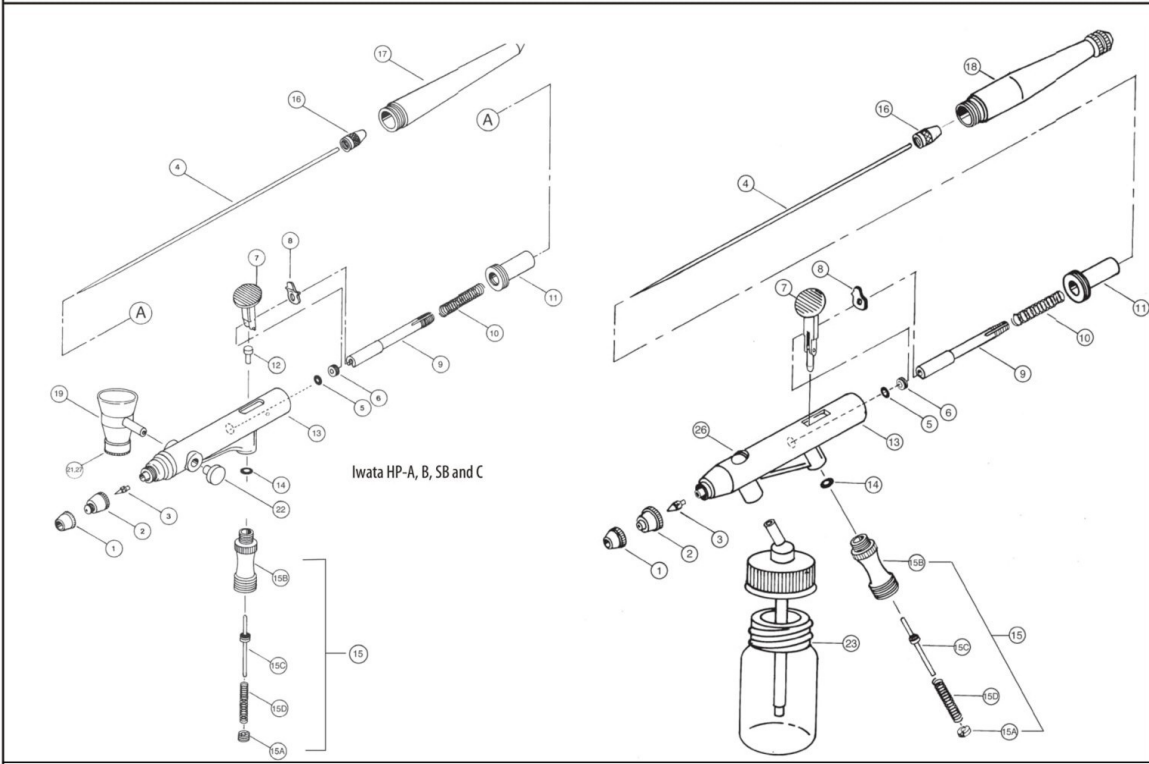

IWATA HIGH PERFORMANCE SERIES - A, B, SB, C, BC, BC2

#	ITEM DESCRIPTION	PRICE CODE	ITEM #	HP A	HP B	HP SB	HP C	HP BC	HP BC2
1	Needle Cap	B	11101	■	■	■	x	x	x
		B	11102	x	x	x	■	■	■
2	Nozzle Cap 0.2 mm DISC NOW I1401 0.3 mm 0.4 mm	D	11401	■	x	x	x	x	x
		D	11402	x	■	■	x	x	x
		D	11403	x	x	x	■	■	opt
		D	11404	x	x	x	opt	opt	■
3	Fluid Nozzle DISC NOW I0801 0.2 mm 0.3 mm 0.4 mm	G	10801	■	x	x	x	x	x
		G	10802	x	■	■	x	x	x
		G	10803	x	x	x	■	■	opt
		G	10804	x	x	x	opt	opt	■
DISC NOW I0801	G	10805	x	x	x	opt	opt	opt	
	G	10803	opt	opt	opt	x	x	x	
4	Fluid Needle DISC NOW I0751 0.2 mm 0.3 mm 0.4 mm	C	10751	■	x	x	x	x	x
		C	10752	x	■	■	x	x	x
		C	10753	x	x	x	■	■	opt
		C	10754	x	x	x	opt	opt	■
5	Packing Fluid Needle (O-Ring)	A	11501	■	■	■	x	x	x
		A	11502	x	x	x	■	■	■
6	Needle Packing Screw	A	11251	■	■	■	■	■	
7	Main Lever	D	11001	■	■	■	x	x	x
		D	11002	x	x	x	■	x	x
	Main Lever/Piston	G	11003	x	x	x	■	■	
8	Auxiliary Lever	A	10401	■	■	■	x	x	x
		A	10404	x	x	x	■	x	x
		A	10405	x	x	x	x	■	■
9	Needle Chucking Guide	C	11151	■	■	■	x	x	x
		C	11152	x	x	x	■	■	■
10	Needle Spring	A	11352	■	■	■	x	x	x
		A	11353	x	x	x	■	■	■
11	Spring Guide	C	11701	■	■	■	x	x	x
		C	11702	x	x	x	■	■	■
12	Valve Piston	65	A	11751	■	■	■	x	x
13	Body*		N/A	■	x	x	x	x	x
			N/A	x	■	x	x	x	x
			N/A	x	x	x	x	x	x
			N/A	x	x	x	■	x	x
			N/A	x	x	x	x	■	■
14	Packing Air Piston (O-Ring)	A	11451	■	■	■	■	■	

#	ITEM DESCRIPTION	PRICE CODE	ITEM #	HP A	HP B	HP SB	HP C	HP BC	HP BC2
15	Air Valve Set	65 G	I0301	■	■	■	x	x	x
		65 G	I0304	x	x	x	■	■	■
15A	Air Valve Guide	65 A	I0251	■	■	■	■	■	■
15B	Air Valve Body	D	I0201	■	■	■	■	■	■
15C	Air Valve	65 B	I0151	■	■	■	x	x	x
		DISCONTINUE	B	10154	x	x	x	■	■
15D	Air Valve Spring	A	I0351	■	■	■	■	■	
16	Needle Chucking Nut DSC NOW I1202	A	11201	■	■	■	x	x	x
		A	11202	x	x	x	■	■	■
17	Handle DISC NOW I1551	E	I0901	■	■	■	x	x	x
		E	I0902	x	x	x	■	x	x
18	Pre-Set Handle	G	I1551	opt	opt	opt	x	x	x
		G	I1552	x	x	x	opt	■	■
26	Blanking Screw	B	I0451	x	x	x	x	■	
22	Blanking Cover	A	I0452	x	x	■	x	x	
23	Glass Bottles 3/4 oz DISCONTINUED 1/2 oz	G	I4052	x	x	x	x	■	■
		G	14202	x	x	x	x	opt	opt
	Spanner	A	I1651	■	■	■	■	■	
	Conversion Kit (Converts 0.3 mm HP- C and HP- BC to 0.4 mm Size Nozzle - 4 Piece Conversion)	DISC I	14951	x	x	x	■	■	x
	Crown Cap	D	I1050	opt	opt	opt	opt	opt	opt
	Quick Fit Set (QD Screws Onto Airhose and Adaptor Screws Onto Airbrush)		I1603	opt	opt	opt	opt	opt	opt
	Quick Fit Adaptor (Adaptor Screws Onto Airbrush)		I1604	opt	opt	opt	opt	opt	opt
	Adaptor (Iwata Airbrushes to Paasche Air Hose)		J001	opt	opt	opt	opt	opt	opt
	Adaptor (Iwata Airbrushes to T & C/Badger Air Hoses)		J002	opt	opt	opt	opt	opt	opt
	Fluid Cup								
	Side Cup 1/8 oz	G	I0703	x	x	■	x	x	x
	Side Cup w/Lid 1/4 oz	G	I0704	x	x	opt	x	x	x
	Gravity Cup w/Lid 1/2 oz		I0706	x	x	opt	x	x	x
25	Lid	C	I0954	x	x	x	■	x	x
		C	I0957	x	x	■	x	x	x
21	Lid Cover 1/8, 1/4 oz NOW I0957	B	10956	x	x	■	x	x	
27	Packing Lower Lid (Gasket)	A	I1505	x	x	■	x	x	

CALIFORNIA PROP 65 WARNING: Certain products identified with this symbol and offered for sale in this catalog contain lead, a chemical known to the State of California to cause cancer, birth defects and other reproductive harm.

■ = yes X = no opt = optional
*Replacement parts not available.