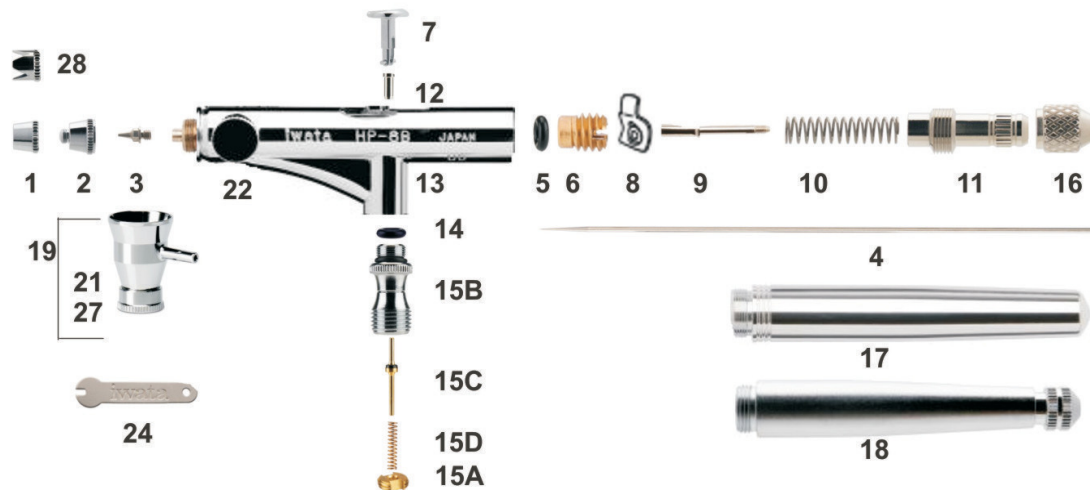

IWATA HIGH PERFORMANCE HP-SB
 Side Feed Dual Action Airbrush 0.2 mm

HP-SB Original Version

Illustrated Parts Listing

Item #	Part No.	Description	Item #	Part No.	Description
1	i 1101	Needle Cap 0.2mm	15D	i 0351	Air Valve Spring
2	i 1401	Head Cap 0.2mm	16	i 1202	Needle Chucking Nut
3	i 0801	Nozzle 0.2mm	18	i 1551	Pre-Set Handle
4	i 0751	Needle 0.2mm	19	i 0703	Side Cup 1/8 oz.
5	i 1501	Packing Fluid Needle (O-ring)	21	i 0957	Lid Cover 1/8, 1/4 oz.
6	i 1251	Needle Packing Screw	22	i 0452	Blanking Cover
7	i 1001	Main Lever (Trigger)	24	i 1651	Spanner (Wrench)
8	i 0401	Auxiliary Lever	25	i 0957	Lid
9	i 1151	Needle Chucking Guide	27	i 1505	Packing Lower Lid (Gasket)
10	i 1352	Needle Spring	Optional		
11	i 1701	Needle Spring Guide	19	i 0704	Side Cup w/Lid 1/4 oz.
12	i 1751	Valve Piston (for Trigger)	19	i 0706	Side Cup w/Lid 1/2 oz
13	N/A	Body SB Original Style	28	i 1050	Needle Crown Cap
14	i 1451	Packing - Air Valve (o-ring)			
15	i 0301	Air Valve Set			
15A	i 0251	Air Valve Guide			
15B	i 0201	Air Valve Body Only			
15C	i 0151	Air Valve			

Needle, Needle Cap, Nozzle Cap and Nozzle are not interchangeable in this series
 *** Will work with Iwata I4501S and I4701S Series Side Feed Bottles

See next Page for schematic

Available from: *Dixie Art Airbrush* • www.dixieart.com • 800.783-2612