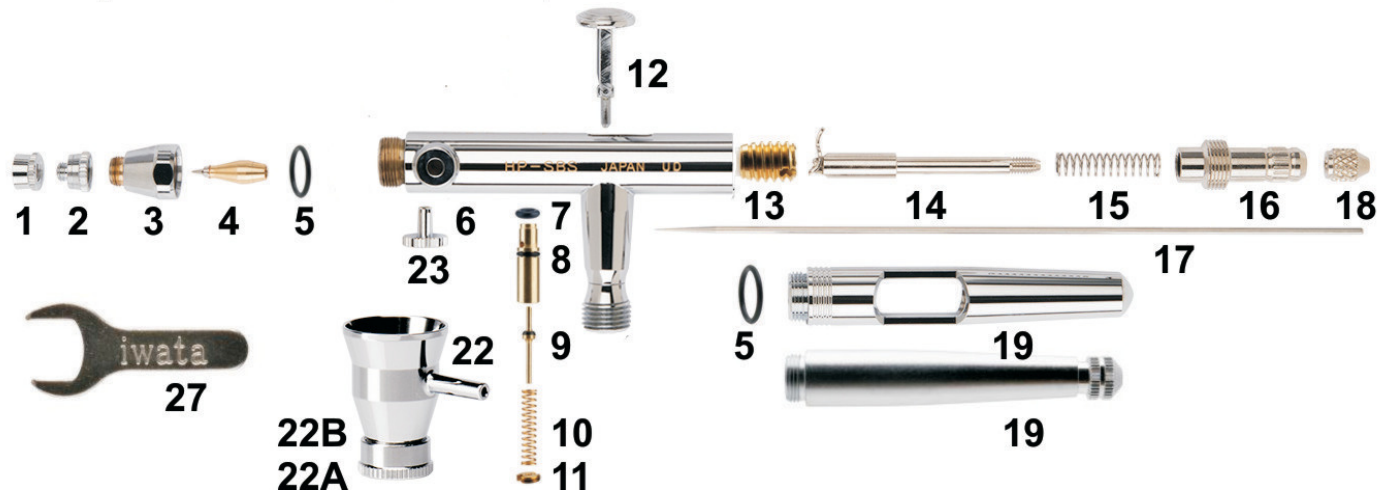

ALL-STAR VERSATILITY™

Iwata Eclipse HP-SBS

Side Feed Dual Action Airbrush #ECL3500

Illustrated Parts Listing

Eclipse HP-SBS

Item#	Part No.	Description
1	i 6011	Needle Cap
2	i 6022	Nozzle Cap 0.35 mm (E3)
3	i 6031	Head Cap
4	i 6042	Nozzle 0.35 mm (E3)
5	i 6051	O-ring
6	N/A	Body - SBS
7	i 5801	Valve Piston Packing
8	i 6081	Air Valve Guide Body
9	i 6091	Air Valve
10	i 5104	Air Valve Spring
11	i 6111	Air Valve Guide Screw
12	i 6121	Main Lever (Trigger)
13	i 7251	Needle Pack. Screw Set (PTFE)
14	i 7151	Needle Guide
15	i 1351	Needle Spring
16	i 7701	Needle Spring Guide
17	i 6172	Needle 0.35 mm (E3)
18	i 1202	Needle Chucking Nut
19	i 6191	Handle (Single Cut)

Item#	Part No.	Description
22	i 0703	Cup (Side) 0.05 oz/1.50 ml - 1/8 oz
22A	i 0956	Cup Lower Lid 0.05 oz/1.50 ml - 1/8 oz
22B	i 1505	Cup Packing Lower Lid
23	i 0452	Blanking Cover
27	i 6301	Spanner Head Cap Wrench

Optional

Item#	Part No.	Description
1	i 1050	Needle Crown Cap
19	i 1552	Preset Handle
21	i 0706	Side Cup Lid 0.24 oz/7 ml - 1/4 oz
22	i 0704	Side Cup with Lid 0.24 oz/7 ml - 1/4 oz
22A	i 0956	Cup Lower Lid 0.24 oz/7 ml - 1/4 oz

To change from 0.35 mm to 05 mm, change the below 3 parts for optimum performance

2	i 6021	Nozzle Cap 0.5 mm E5
4	i 6041	Nozzle 0.5 mm E5
17	i 6171	Needle 0.5 mm E5

[Will work with Iwata I4501S and I4701S Series Side Feed Bottles](#)