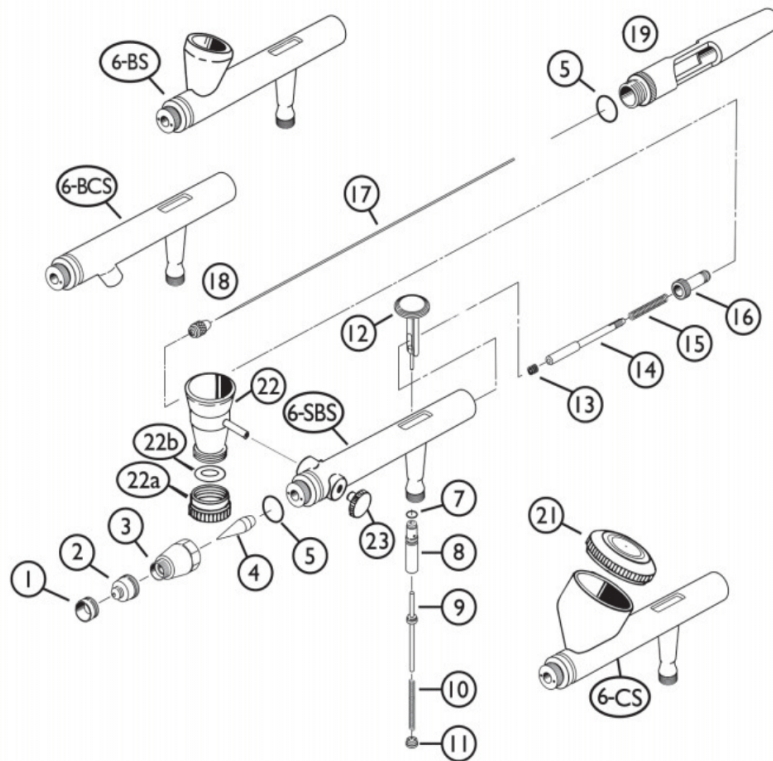

#	ITEM DESCRIPTION	PRICE CODE	ITEM #	HP BCS	HP BS	HP CS	HP SBS	ALSO FITS
19	Single Cut Handle	E	16191	■	■	■	■	
	Pre-Set Handle	G	11552	opt	opt	opt	opt	HP-C
	Crown Cap	D	11050	opt	opt	opt	opt	HP-C
	Bottles 2 oz (See Price List for Other Sizes)		14802	■	x	x	x	BC/BC2
21	Lid							
	Eclipse CS	C	16181	x	x	■	x	
	Side Cup 1/4 oz	C	10957	x	x	x	opt	HP-SB
	Gravity Cup 1/3 oz	C	10958	x	x	opt	opt	HP-SB
	Gravity Cup 1/2 oz	C	10958	x	x	x	opt	HP-SB
22	Fluid Cup							
	Side Cup 1/8 oz	G	10703	x	x	x	■	HP-SB
	Side Cup w/Lid 1/4 oz	G	10704	x	x	x	opt	HP-SB
	Gravity Cup w/Lid 1/2 oz	G	10706	x	x	x	opt	HP-SB
22a	Lower Lid 1/8, 1/4 oz	B	10956	x	x	x	■	HP-SB
22b	Packing Lower Lid	A	11505	x	x	x	■	HP-SB
23	Blanking Cover	A	10452	x	x	x	■	HP-SB
	Quick Fit Set (Quick Disconnect that Screws Onto the Air Hose and an Adaptor that Screws Onto the Airbrush)		11603	opt	opt	opt	opt	
	Quick Fit Adaptor (Adaptor that Screws onto the Airbrush)		11604	opt	opt	opt	opt	

65 CALIFORNIA PROP 65 WARNING: Certain products identified with this symbol and offered for sale in this catalog contain lead, a chemical known to the State of California to cause cancer, birth defects and other reproductive harm.

■ = yes X = no opt = optional
*Replacement parts not available.

Available from:

Dixie Art Airbrush www.dixieart.com • 800.783.2612